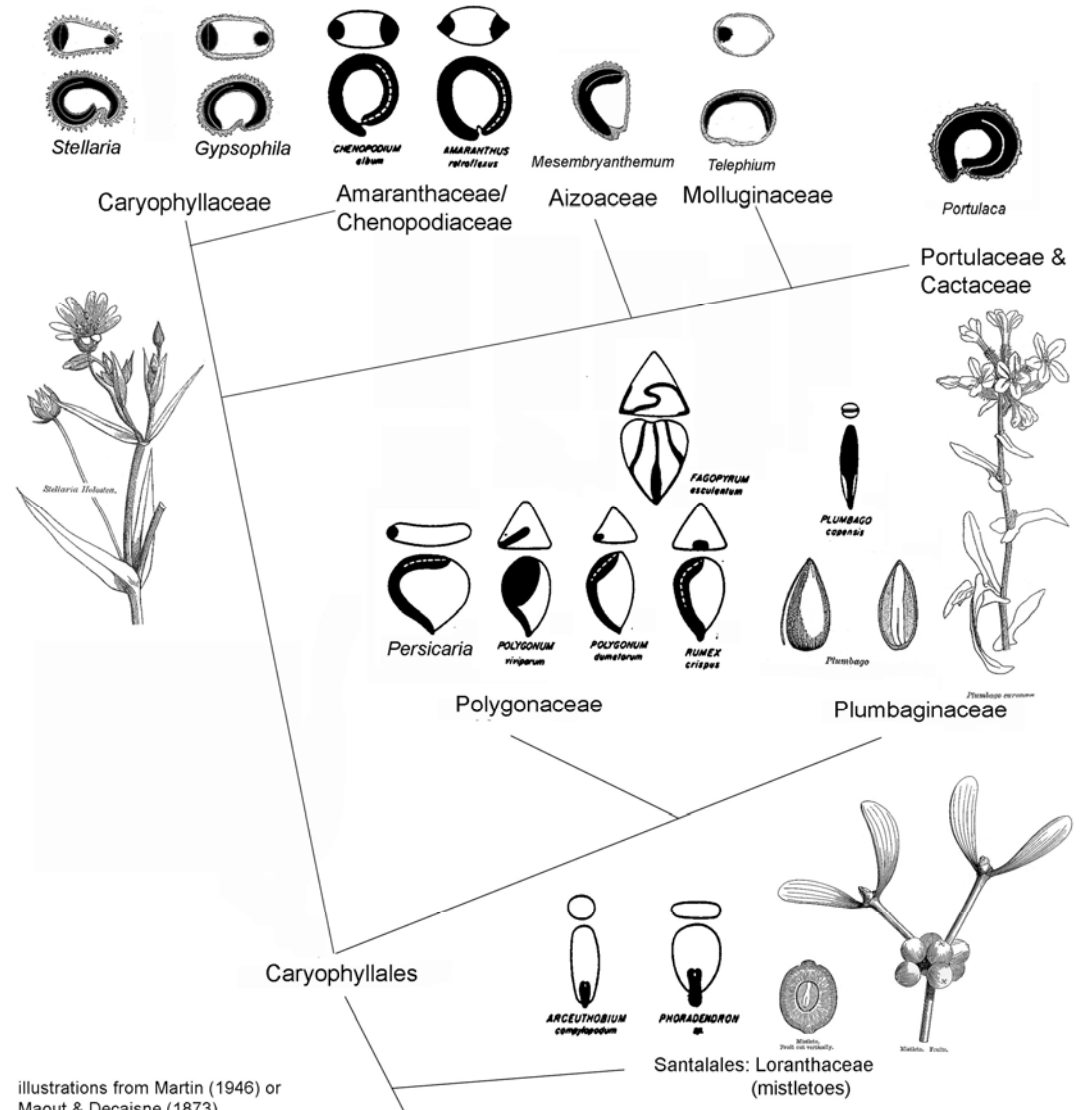

# Towards curled embryos: Caryophyllid seeds

DQ Fuller 8.iii.2007

Caryophyllales phylogeny from :  
<http://www.mobot.org/MOBOT/Research/APweb/welcome.html>

## Caryophyllid Seed Evolution

*Melandrium dioicum.*  
Fruit

*Melandrium dioicum.*  
Seed (mag.).

*Buffonia macrocarpa.*  
Seed, entire, and with vertical and transverse sections showing the accumbent cotyledons (mag.).

*Zibotsem.*  
Depressed seed, ventral keeled face (mag.).

*Holostem nabotletum.*  
Seed, cut vertically and transversely, with incumbent cotyledons (mag.).

*Sperularia marginata.*  
Winged seed, entire, and with vertical and transverse sections, with incumbent cotyledons (mag.).

*Cerastium arvense.*  
Seed, entire, and with vertical and transverse sections, with incumbent cotyledons (mag.).