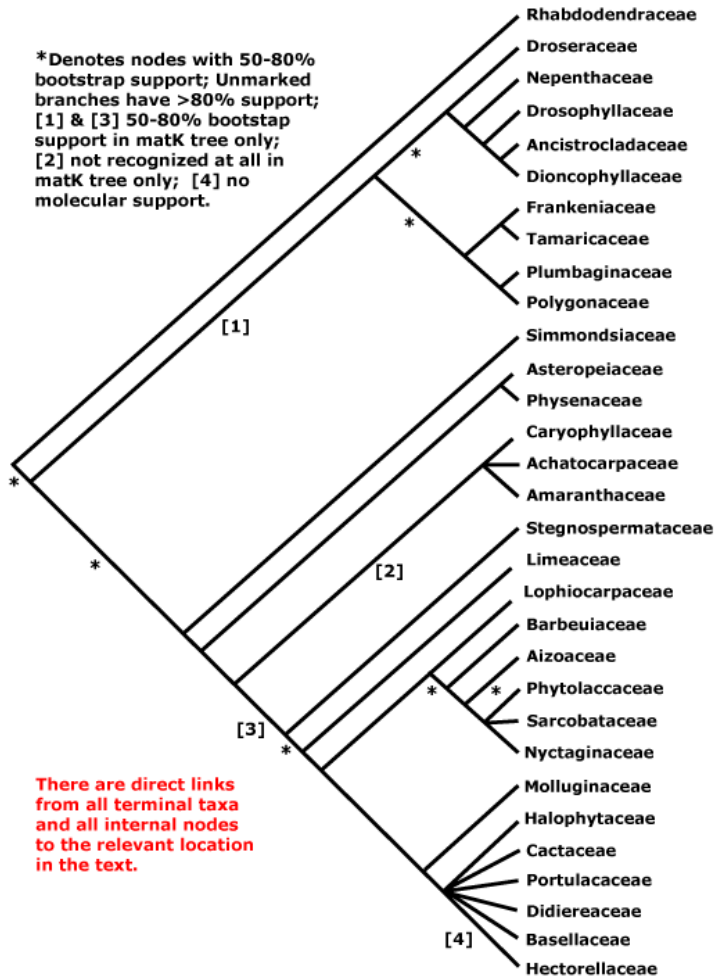

# Towards curled embryos: Caryophyllid seeds

DQ Fuller 8.iii.2007

Caryophyllales phylogeny from :  
<http://www.mobot.org/MOBOT/Research/APweb/welcome.html>

## Caryophyllid Seed Evolution

*Melandrium dioicum.*  
Fruit

*Melandrium dioicum.*  
Seed (mag.).

*Buffonia macrocarpa.*  
Seed, entire, and with vertical and transverse sections showing the accumbent cotyledons (mag.).

*Zibotsem.*  
Depressed seed, ventral keeled face (mag.).

*Holostem nabotletum.*  
Seed, cut vertically and transversely, with incumbent cotyledons (mag.).

*Sperularia marginata.*  
Winged seed, entire, and with vertical and transverse sections, with incumbent cotyledons (mag.).

*Cerastium arvense.*  
Seed, entire, and with vertical and transverse sections, with incumbent cotyledons (mag.).